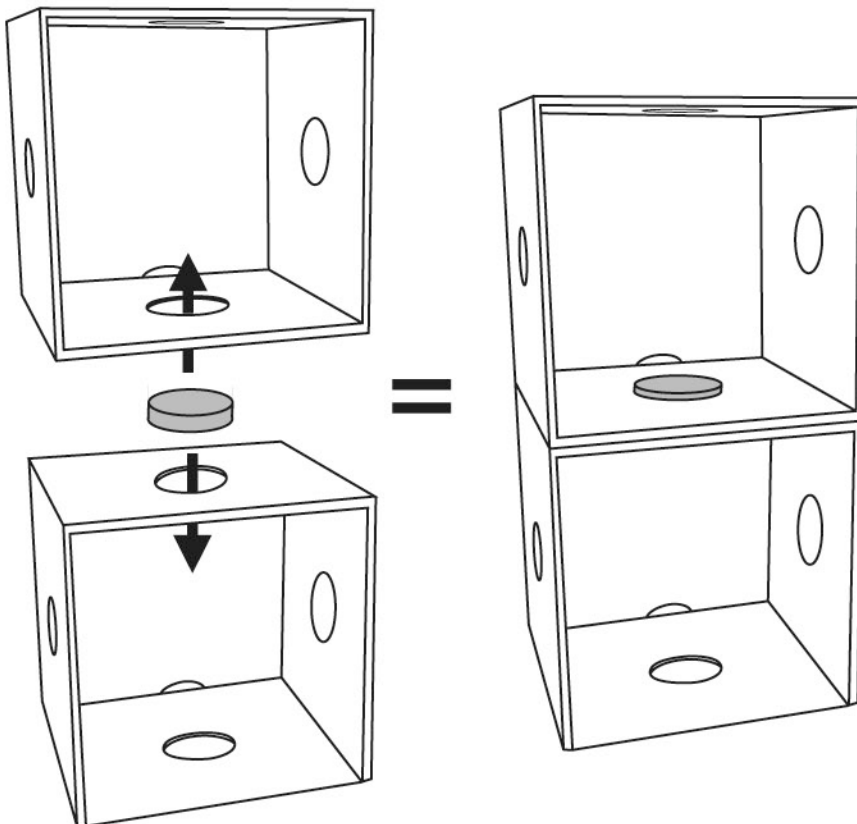

Using Your P'kolino Kubes

Connect the Dots

The circular holes on each Kube are more than a funky aesthetic. With the help of the foam "Dots" (the circular foam discs included in your shipment) these holes actually secure the Kubes when stacked or positioned side-by-side.

How it Works

Place Kubes side-by-side, or on top of one another, aligning the holes. Insert a "Dot" into the hole until it is flush with the Kube on both sides. Connectors should be checked periodically to ensure they are secured as frequent movement may loosen them. **DO NOT CLIMB IN OR ON KUBES.**

Designed in the USA. Made in China. P'kolino products meet or exceed US, EU, and Canadian safety standards. REG. NO. PA-2760 (CN)

P'kolino (pee-ko-lee-no) © 2008 P'kolino, LLC. All Rights Reserved. Patents Pending. All New Materials: Fiber Board with Wood Veneer

Questions or comments? Please email: customer@pkolino.com Or write to: P'kolino Studio • 38 NW 1st Avenue • Dania Beach, Florida 33004

March 2008